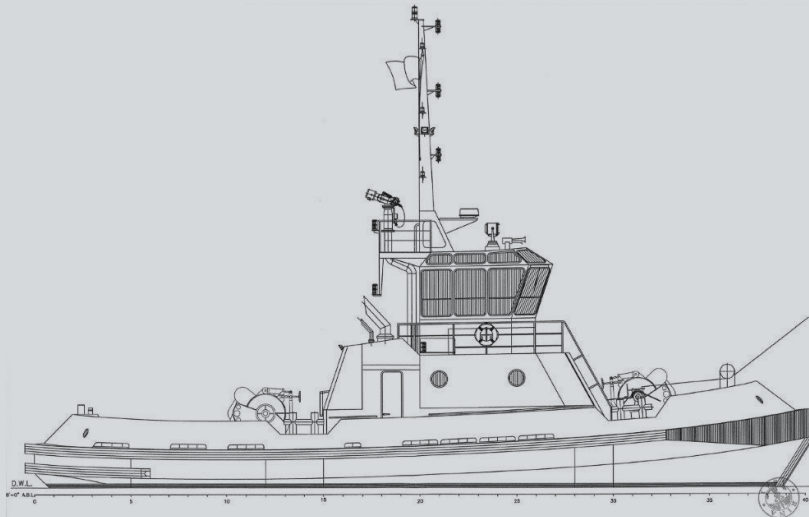

## Yorkshireman

<b>Call Sign/IMO</b>	2EKA4/9429883
<b>Built</b>	09/2007, by Sanmar, Turkey
<b>LOA</b>	24.39m
<b>Breadth</b>	9.15m
<b>Draft</b>	4.4m
<b>Speed</b>	13Knts
<b>Bollard Pull</b>	50 Tonnes
<b>GT &amp; NT</b>	144.26T
<b>Class</b>	Lloyds
<b>M/Engs</b>	2 x Caterpillar type 3512HP. Each 1118KW. Total BHP 3,200
<b>Propulsion</b>	Twin Rolls-Royce Azimuthing Stern Drive units
<b>Aux Engines</b>	2 x Perkins 4TMG 74KVA @ 1500 RPM
<b>Fire Fighting</b>	Minimax Handwheeled Monitor 500m <sup>3</sup> /h @ 12 Bar
<b>Water Spray Nozzles</b>	Water Curtain around the Tug for Self Protection
<b>Fire Pump</b>	SMS Axially Split Centrifugal Pump with 650m <sup>3</sup> /h @ 12 Bar
<b>Electronics</b>	2 x Sailor RT 5022 VHF, Sailor MF/HF Radio, Sailor Mini SatC, Simrad Radar, AIS, GPS Navigator, Navtex, Satellite Compass
<b>Tank Capacities</b>	Fuel 70m <sup>3</sup> , FW 4.8m <sup>3</sup> , Foam 4.8m <sup>3</sup> , Oily Water 3.8m <sup>3</sup> , Black Water 3.8m <sup>3</sup> , Ballast 46.3m <sup>3</sup>
<b>Aft Towing Winch</b>	Rolls-Royce TW 1000/230H. 600m x 40mm wire. Hold 100T. Heave 23T
<b>Forward Winch</b>	Rolls-Royce TW 1000/230AW. 110m x 72mm Strongline + 60m x 40mm Dyneema
<b>Deck Equipment</b>	2 x Hydraulic Towing Pins and Hydraulic Clamp
<b>Fuel Transfer</b>	Up to 15m <sup>3</sup> /h
<b>FW Transfer</b>	Up to 25m <sup>3</sup> /h
<b>Accommodation</b>	Two Single and Two Twin Berths. All Accommodation and Wheelhouse are Fully Air Conditioned

## Side Profile