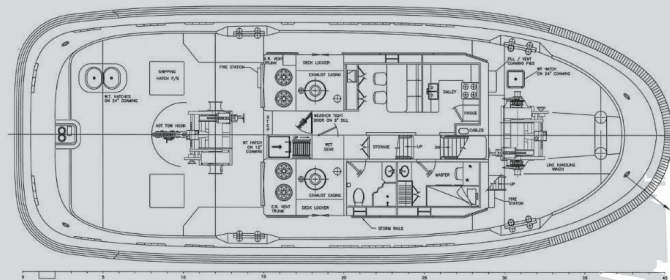

Wheel House